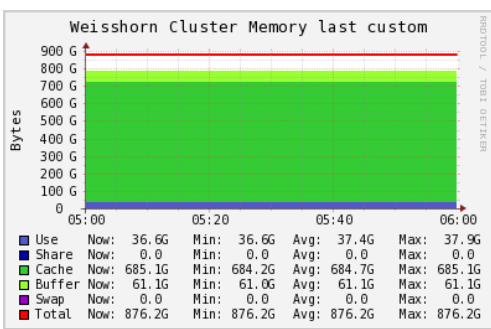

Weisshorn Cluster Report for Tue, 12 Jun 2012 07:39:08 +0200

Get Fresh Data

Last hour 2hr 4hr day week month year custom or from 6/09/2012 05 to 6/09/2012 06 Go Clear

Physical View

Metric load_one Go Sorted ascending descending by name

CSCS clusters Grid > Weisshorn > --Choose a Node Filter Max graphs to show all

Overview of Weisshorn

CPU's Total: 400
Hosts up: 14
Hosts down: 0
Current Load Avg (15, 5, 1m): 1%, 1%, 1%
Avg Utilization (last custom): 2%
Localtime: 2012-06-12 07:38

No image support in this build of PHP.