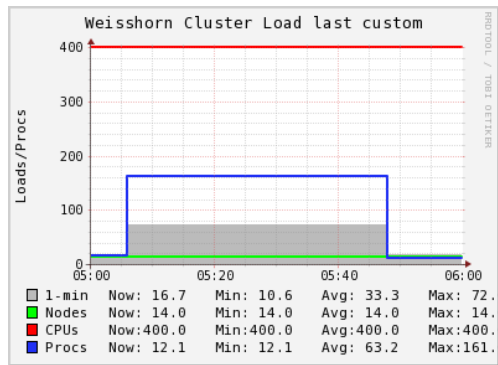

Weisshorn Cluster Report for Tue, 12 Jun 2012 07:39:08 +0200

Get Fresh Data

Last hour 2hr 4hr day week month year custom or from 6/09/2012 05 to 6/09/2012 06 Go Clear

Physical View

Metric load_one Go Sorted ascending descending by name

CSCS clusters Grid > Weisshorn > --Choose a Node Filter Max graphs to show all

Overview of Weisshorn

CPU's Total: 400
Hosts up: 14
Hosts down: 0
Current Load Avg (15, 5, 1m): 1%, 1%, 1%
Avg Utilization (last custom): 2%
Localtime: 2012-06-12 07:38

No image support in this build of PHP.