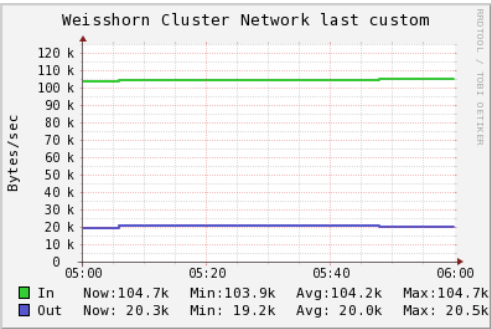

Weisshorn Cluster Report for Tue, 12 Jun 2012 07:39:08 +0200

Get Fresh Data

Last hour 2hr 4hr day week month year custom or from 6/09/2012 05 to 6/09/2012 06 Go Clear

Physical View

Metric load_one Go Sorted ascending descending by name

CSCS clusters Grid > Weisshorn > --Choose a Node Filter Max graphs to show all

Overview of Weisshorn

CPU's Total: 400
Hosts up: 14
Hosts down: 0
Current Load Avg (15, 5, 1m): 1%, 1%, 1%
Avg Utilization (last custom): 2%
Localtime: 2012-06-12 07:38

No image support in this build of PHP.