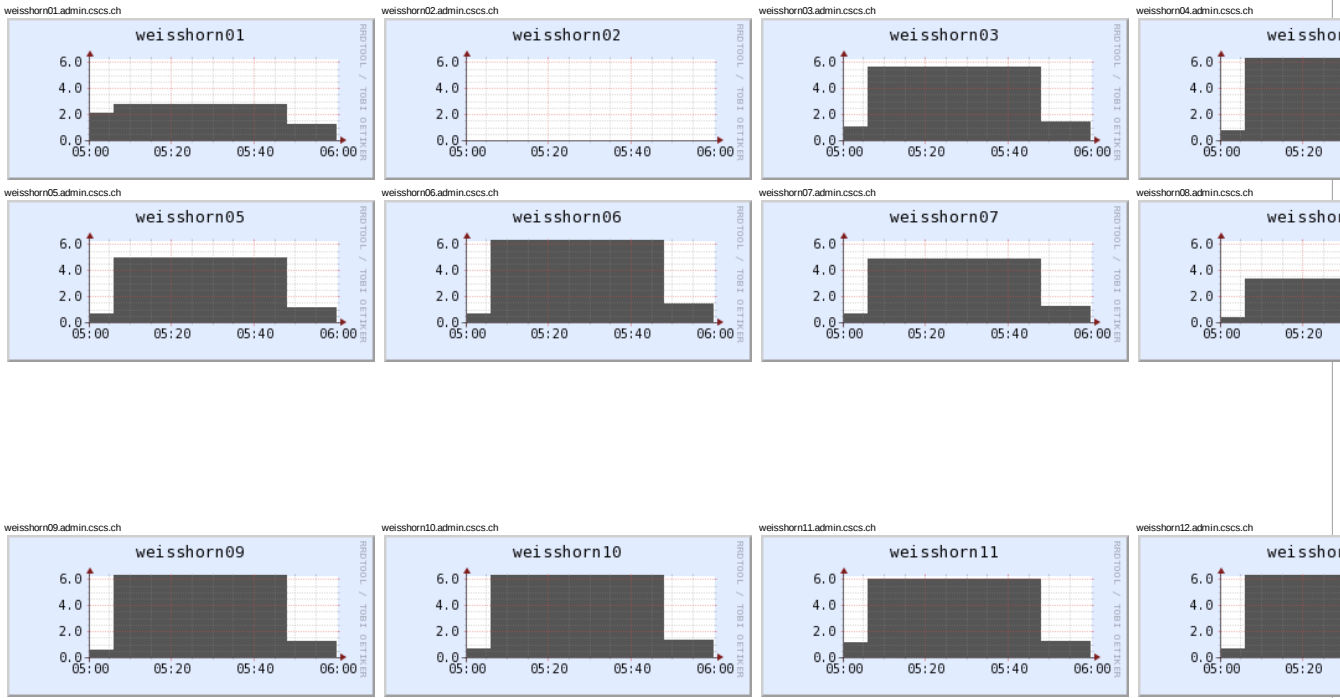

Show Hosts Scaled: Auto Same ☒ None ☐ | Weisshorn load_one last custom sorted by name | Size small

Columns 4 (0 = metric + reports)