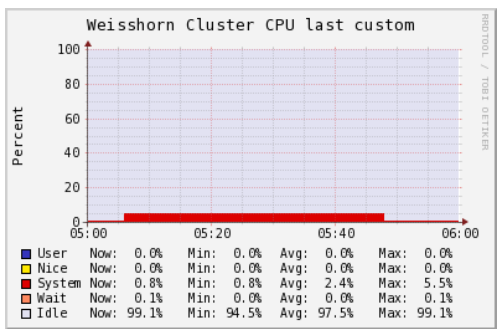

Weisshorn Cluster Report for Tue, 12 Jun 2012 07:39:08 +0200

Get Fresh Data

Last hour 2hr 4hr day week month year custom or from 6/09/2012 05 to 6/09/2012 06 Go Clear

Physical View

Metric load_one Go Sorted ascending descending by name

CSCS clusters Grid > Weisshorn > --Choose a Node Filter Max graphs to show all

Overview of Weisshorn

CPU's Total: 400
Hosts up: 14
Hosts down: 0
Current Load Avg (15, 5, 1m): 1%, 1%, 1%
Avg Utilization (last custom): 2%
Localtime: 2012-06-12 07:38

No image support in this build of PHP.