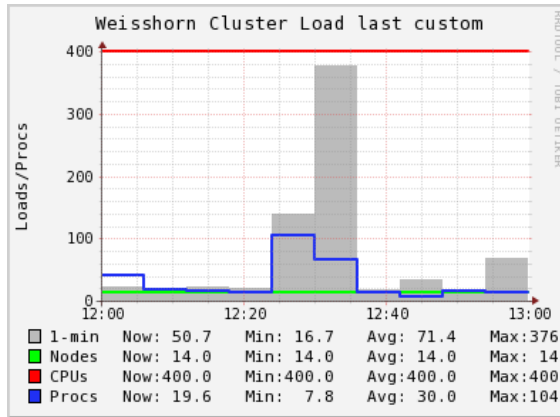

Overview of Weisshorn

CPU's Total: **400**
 Hosts up: **14**
 Hosts down: **0**

Current Load Avg (15, 5, 1m):
1%, 1%, 1%

Avg Utilization (last custom):
2%

Localtime:
2012-06-12 07:33

No image support in this build
 of PHP.

Show Hosts Scaled: Auto Same None | Weisshorn [load_one](#) last custom sorted by name | Size Columns (0 = metric + reports)

weisshorn01.admin.cscs.ch

weisshorn02.admin.cscs.ch

weisshorn03.admin.cscs.ch

weisshorn04.admin.cscs.ch