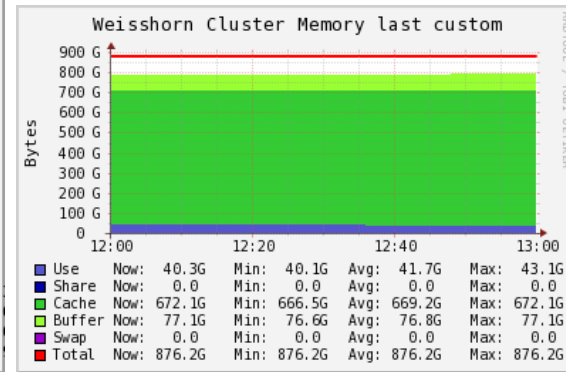

Overview of Weisshorn

CPU's Total: **400**
 Hosts up: **14**
 Hosts down: **0**

Current Load Avg (15, 5, 1m):
1%, 1%, 1%

Avg Utilization (last custom):
2%

Localtime:
2012-06-12 07:33

No image support in this build
 of PHP.

Show Hosts Scaled: Auto Same None | Weisshorn [load_one](#) last custom sorted by name | Size Columns (0 = metric + reports)

weisshorn01.admin.cscs.ch

weisshorn02.admin.cscs.ch

weisshorn03.admin.cscs.ch

weisshorn04.admin.cscs.ch