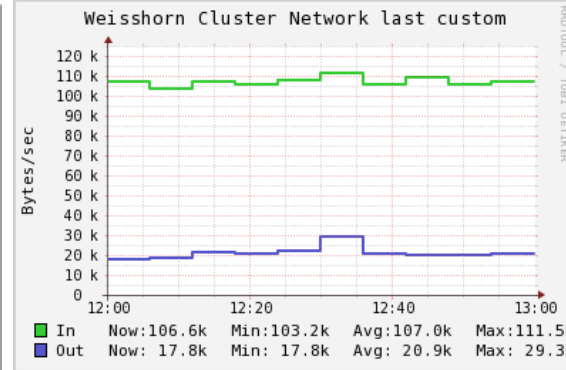

Overview of Weisshorn

CPU's Total: **400**
 Hosts up: **14**
 Hosts down: **0**

Current Load Avg (15, 5, 1m):
1%, 1%, 1%

Avg Utilization (last custom):
2%

Localtime:
2012-06-12 07:33

No image support in this build
 of PHP.

Show Hosts Scaled: Auto Same None | Weisshorn [load_one](#) last custom sorted by name | Size Columns (0 = metric + reports)

weisshorn01.admin.cscs.ch

weisshorn02.admin.cscs.ch

weisshorn03.admin.cscs.ch

weisshorn04.admin.cscs.ch