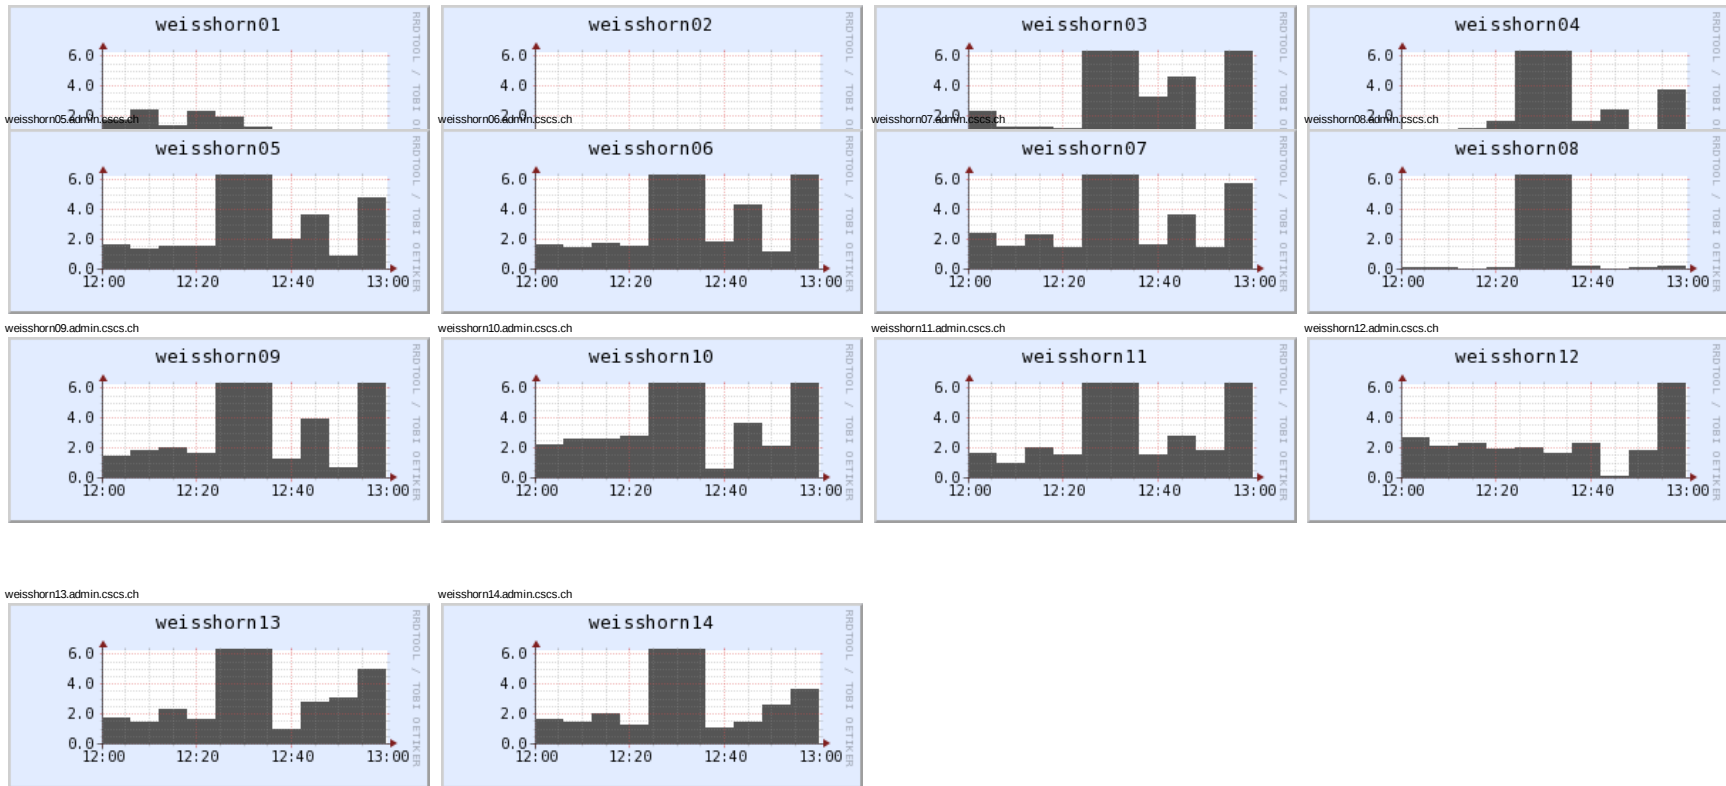

Weisshorn Cluster Report for Tue, 12 Jun 2012 07:33:18 +0200

Get Fresh Data

Last or from to

[Physical View](#)

Metric Sorted

CSCS clusters Grid > [Weisshorn](#) > Show only nodes matching Filter Max graphs to show

Overview of Weisshorn

CPU's Total: **400**
 Hosts up: **14**
 Hosts down: **0**

Current Load Avg (15, 5, 1m):
1%, 1%, 1%

Avg Utilization (last custom):
2%

Localtime:
2012-06-12 07:33

No image support in this build
 of PHP.

Show Hosts Scaled: Auto Same None | Weisshorn [load_one](#) last custom sorted by name | Size Columns (0 = metric + reports)

weisshorn01.admin.cscs.ch

weisshorn02.admin.cscs.ch

weisshorn03.admin.cscs.ch

weisshorn04.admin.cscs.ch

(Nodes colored by 1-minute load) | [Legend](#)