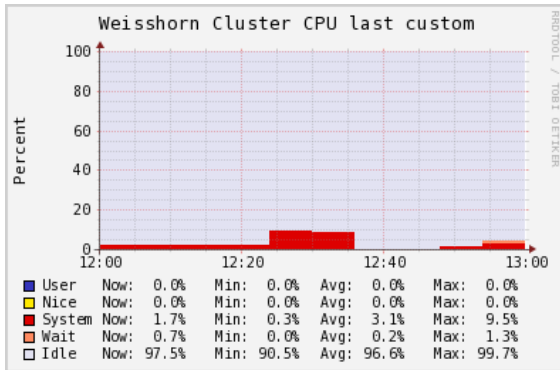

Overview of Weisshorn

CPU's Total: **400**
 Hosts up: **14**
 Hosts down: **0**

Current Load Avg (15, 5, 1m):
1%, 1%, 1%

Avg Utilization (last custom):
2%

Localtime:
2012-06-12 07:33

No image support in this build
 of PHP.

Show Hosts Scaled: Auto Same None | Weisshorn [load_one](#) last custom sorted by name | Size Columns (0 = metric + reports)

weisshorn01.admin.cscs.ch

weisshorn02.admin.cscs.ch

weisshorn03.admin.cscs.ch

weisshorn04.admin.cscs.ch