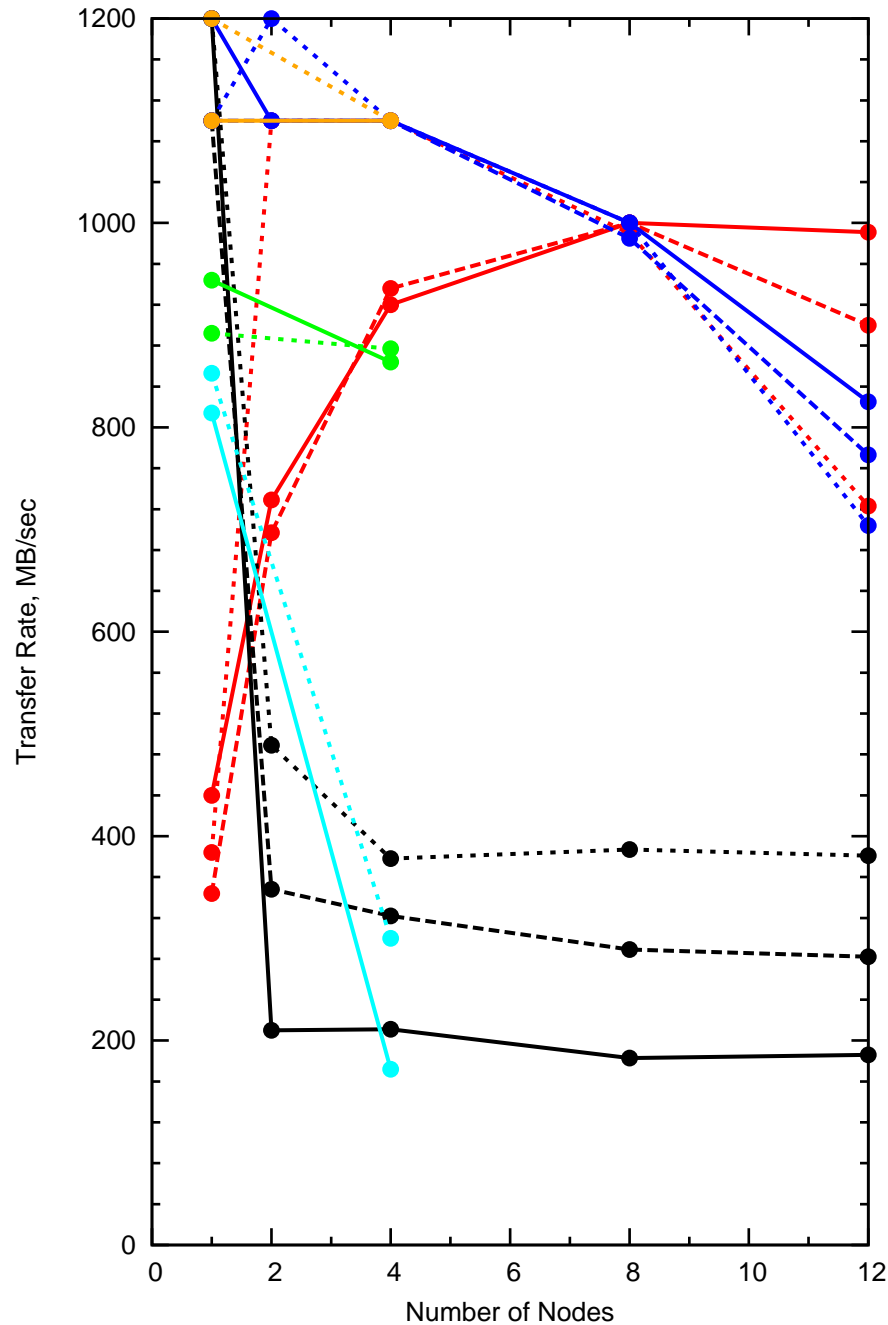

EG3 Lustre File System Performance

Write Speed

- benkirk-eth-2.8.0s-2.8.0c: 1M stripe
- benkirk-eth-2.8.0s-2.8.0c: 2M stripe
- benkirk-eth-2.8.0s-2.8.0c: 4M stripe
- dvicker-eth-2.9.0s-2.9.0c: 1M stripe
- dvicker-eth-2.9.0s-2.9.0c: 2M stripe
- dvicker-eth-2.9.0s-2.9.0c: 4M stripe
- benkirk-2.9.0s-2.9.0c-revert-d8467ab: 1M stripe
- benkirk-2.9.0s-2.9.0c-revert-d8467ab: 2M stripe
- benkirk-2.9.0s-2.9.0c-revert-d8467ab: 4M stripe
- dvicker-2.9.0s-2.9.0c-patch25996-w-debug: 1M stripe
- dvicker-2.9.0s-2.9.0c-patch25996-w-debug: 4M stripe
- dvicker-2.9.0s-2.9.0c-revert-d8467ab-w-debug: 1M stripe
- dvicker-2.9.0s-2.9.0c-revert-d8467ab-w-debug: 4M stripe
- dvicker-2.9.0s-2.9.0c-revert-d8467ab-wo-debug: 1M stripe
- dvicker-2.9.0s-2.9.0c-revert-d8467ab-wo-debug: 4M stripe

EG3 Lustre File System Performance

Read Speed

- benkirk-eth-2.8.0s-2.8.0c: 1M stripe
- benkirk-eth-2.8.0s-2.8.0c: 2M stripe
- benkirk-eth-2.8.0s-2.8.0c: 4M stripe
- dvicker-eth-2.9.0s-2.9.0c: 1M stripe
- dvicker-eth-2.9.0s-2.9.0c: 2M stripe
- dvicker-eth-2.9.0s-2.9.0c: 4M stripe
- benkirk-2.9.0s-2.9.0c-revert-d8467ab: 1M stripe
- benkirk-2.9.0s-2.9.0c-revert-d8467ab: 2M stripe
- benkirk-2.9.0s-2.9.0c-revert-d8467ab: 4M stripe
- dvicker-2.9.0s-2.9.0c-patch25996-w-debug: 1M stripe
- dvicker-2.9.0s-2.9.0c-patch25996-w-debug: 4M stripe
- dvicker-2.9.0s-2.9.0c-revert-d8467ab-w-debug: 1M stripe
- dvicker-2.9.0s-2.9.0c-revert-d8467ab-w-debug: 4M stripe
- dvicker-2.9.0s-2.9.0c-revert-d8467ab-wo-debug: 1M stripe
- dvicker-2.9.0s-2.9.0c-revert-d8467ab-wo-debug: 4M stripe