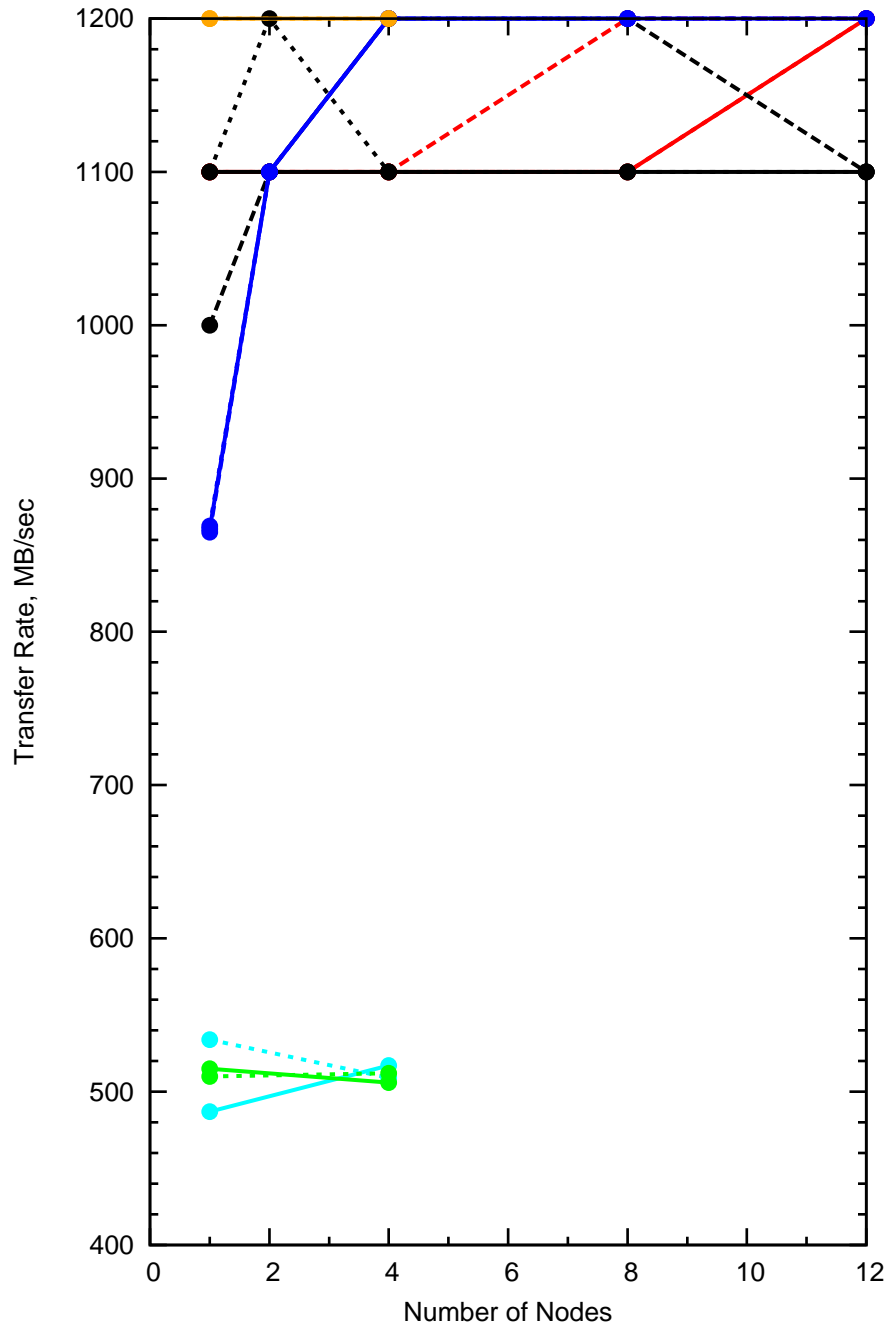

EG3 Lustre File System Performance

Write Speed

- benkirk-eth-2.8.0s-2.8.0c: 1M stripe
- benkirk-eth-2.8.0s-2.8.0c: 2M stripe
- benkirk-eth-2.8.0s-2.8.0c: 4M stripe
- dvicker-eth-2.9.0s-2.9.0c: 1M stripe
- dvicker-eth-2.9.0s-2.9.0c: 2M stripe
- dvicker-eth-2.9.0s-2.9.0c: 4M stripe
- benkirk-2.9.0s-2.9.0c-revert-d8467ab: 1M stripe
- benkirk-2.9.0s-2.9.0c-revert-d8467ab: 2M stripe
- benkirk-2.9.0s-2.9.0c-revert-d8467ab: 4M stripe
- dvicker-2.9.0s-2.9.0c-patch25996-w-debug: 1M stripe
- dvicker-2.9.0s-2.9.0c-patch25996-w-debug: 4M stripe
- dvicker-2.9.0s-2.9.0c-revert-d8467ab-w-debug: 1M stripe
- dvicker-2.9.0s-2.9.0c-revert-d8467ab-w-debug: 4M stripe
- dvicker-2.9.0s-2.9.0c-revert-d8467ab-wo-debug: 1M stripe
- dvicker-2.9.0s-2.9.0c-revert-d8467ab-wo-debug: 4M stripe

EG3 Lustre File System Performance

Read Speed

- benkirk-eth-2.8.0s-2.8.0c: 1M stripe
- benkirk-eth-2.8.0s-2.8.0c: 2M stripe
- benkirk-eth-2.8.0s-2.8.0c: 4M stripe
- dvicker-eth-2.9.0s-2.9.0c: 1M stripe
- dvicker-eth-2.9.0s-2.9.0c: 2M stripe
- dvicker-eth-2.9.0s-2.9.0c: 4M stripe
- benkirk-2.9.0s-2.9.0c-revert-d8467ab: 1M stripe
- benkirk-2.9.0s-2.9.0c-revert-d8467ab: 2M stripe
- benkirk-2.9.0s-2.9.0c-revert-d8467ab: 4M stripe
- dvicker-2.9.0s-2.9.0c-patch25996-w-debug: 1M stripe
- dvicker-2.9.0s-2.9.0c-patch25996-w-debug: 4M stripe
- dvicker-2.9.0s-2.9.0c-revert-d8467ab-w-debug: 1M stripe
- dvicker-2.9.0s-2.9.0c-revert-d8467ab-w-debug: 4M stripe
- dvicker-2.9.0s-2.9.0c-revert-d8467ab-wo-debug: 1M stripe
- dvicker-2.9.0s-2.9.0c-revert-d8467ab-wo-debug: 4M stripe